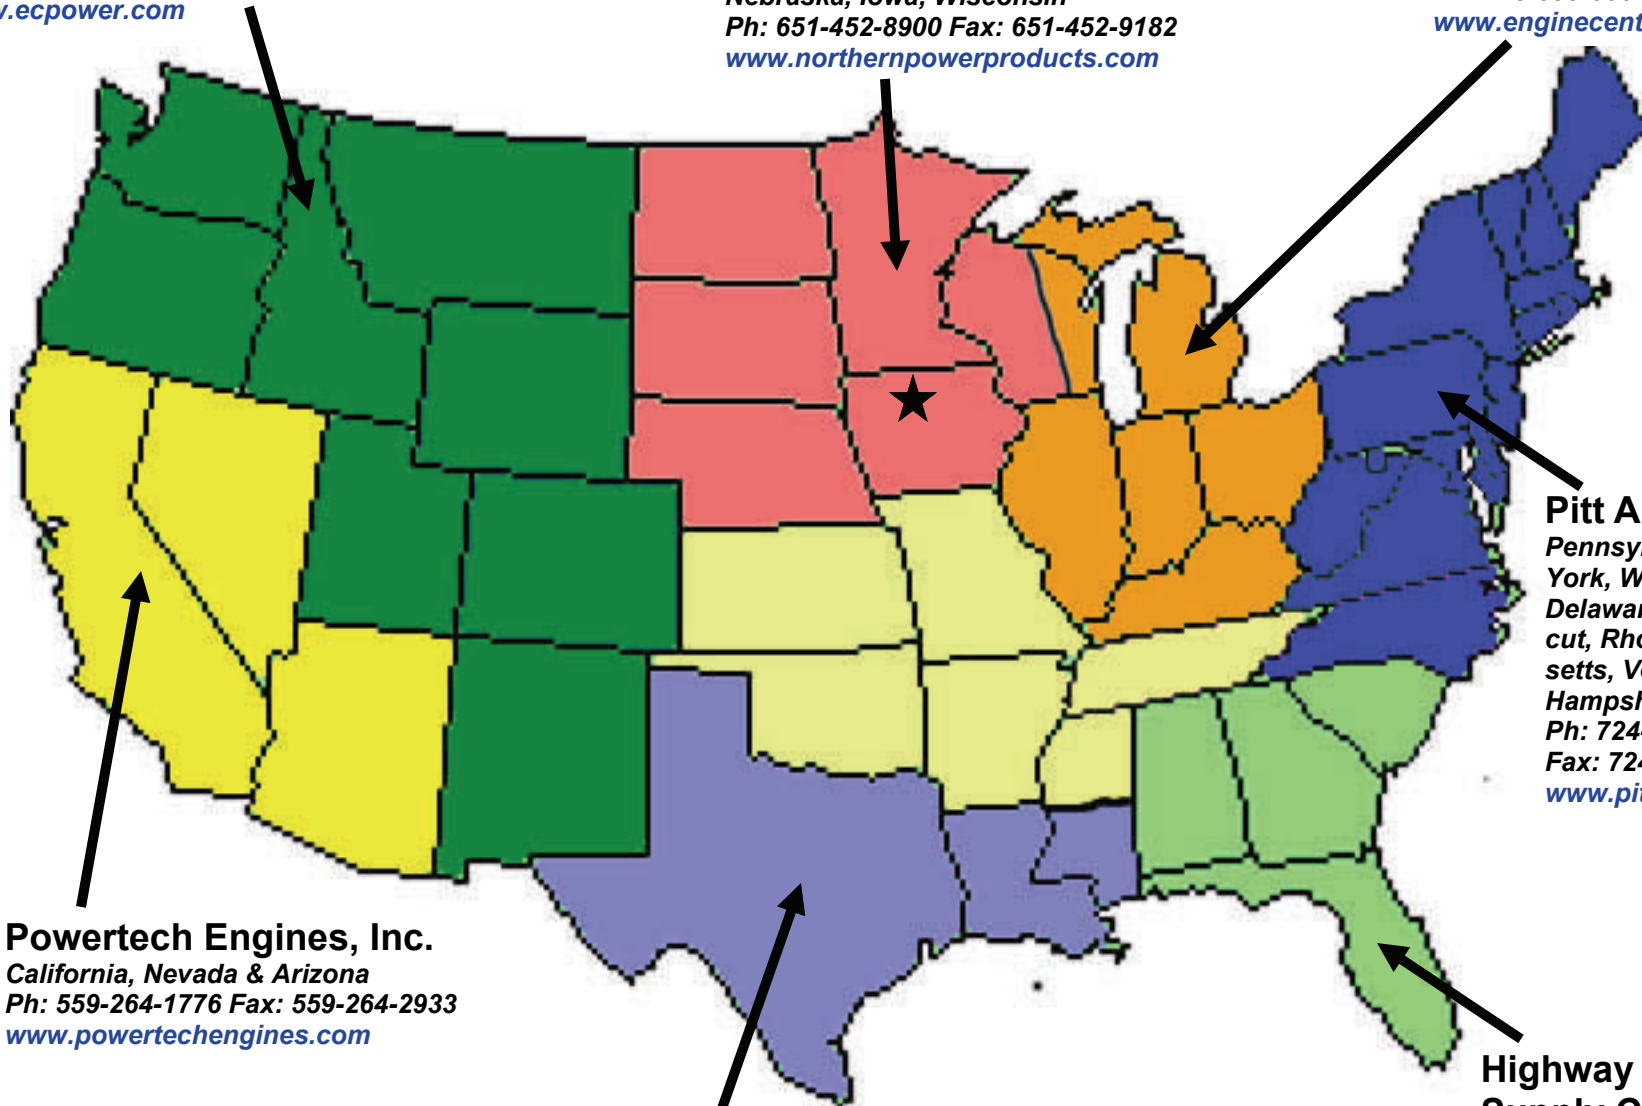

U.S. Distributors for HEC

E C Power Systems

Oregon, Washington, Idaho, Utah, New Mexico,
Colorado, Wyoming, Montana & Alaska

Ph: 503-224-3623 Fax: 503-295-0767

www.ecpower.com

Northern Power Products, Inc.

Minnesota, South Dakota, North Dakota,
Nebraska, Iowa, Wisconsin

Ph: 651-452-8900 Fax: 651-452-9182

www.northernpowerproducts.com

Engine Center, Inc.

Michigan, Illinois, Ohio, Indiana,
Kentucky & Wisconsin

Ph: 248-399-0002 Fax: 248-399-3142

www.enginecenter.com

Pitt Auto Electric

Pennsylvania, New Jersey, New
York, West Virginia, Virginia,
Delaware, Maryland, Connecti-
cut, Rhode Island, Massachu-
setts, Vermont, Maine, New
Hampshire & North Carolina

Ph: 724-778-8200

Fax: 724-778-8206

www.pittauto.com

Powertech Engines, Inc.

California, Nevada & Arizona

Ph: 559-264-1776 Fax: 559-264-2933

www.powertechengines.com

Lightbourn Equipment Co.

Texas, Mississippi & Louisiana

Ph: 972-233-5151 Fax: 972-661-0738

www.lightbourneequipment.com

Highway Equipment & Supply Co.

Florida, Georgia, South Carolina &
Alabama

Ph: 407-843-6310 Fax: 407-849-0740

www.highway-equip.com