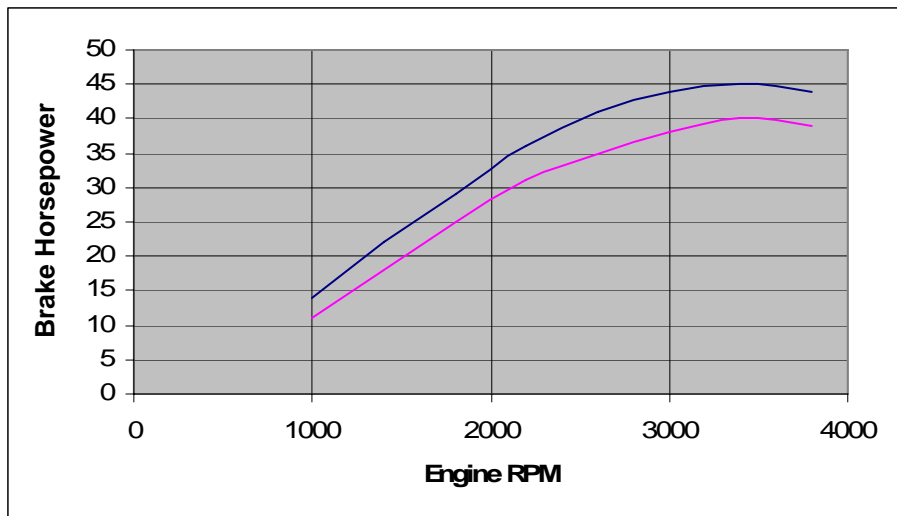

# Hydrogen Engine Center **HEC**

## Long Block Dimensions

## Power Curves

Corrected per SAE J1995