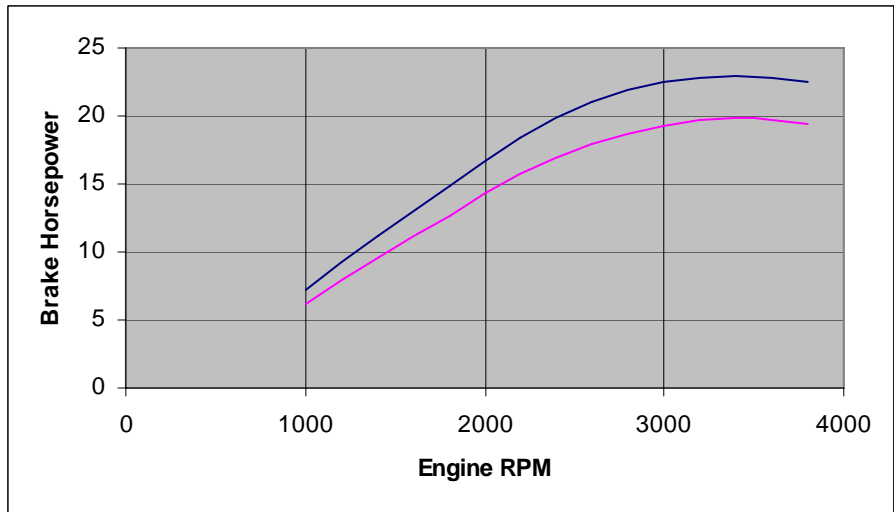

# Hydrogen Engine Center **HEC**

## Long Block Dimensions

## Gasoline Power Curves

Corrected per SAE J1995